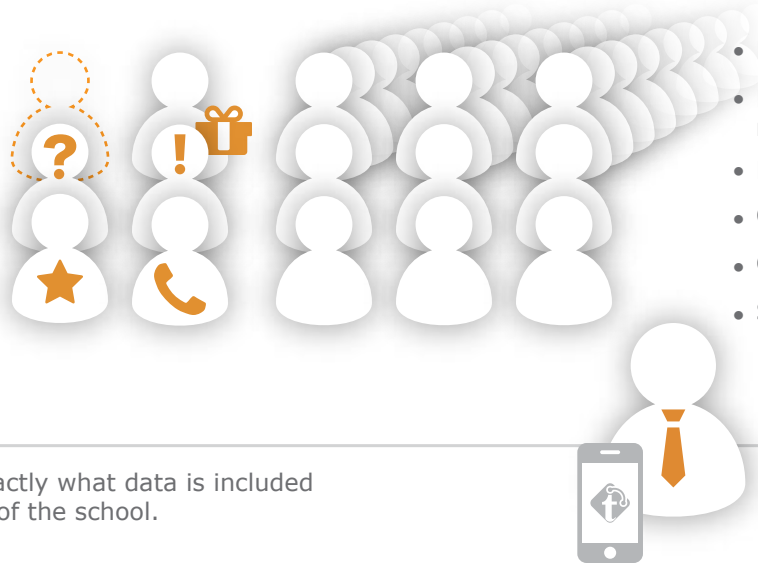

Teacherpalm knows what data is important to you.

Know all about your class*

- Sue is in Band right now
- Jim's Birthday is tomorrow
- Bob attends my class the least
- Amy has a life threatening peanut allergy
- Tom does well in all classes, and the best in mine
- I need to call Sam's parents, here's their number

...and vital information about colleagues and other students*

- Name and photo
- Life-threatening medical information
- Emergency contacts
- Custody Issues
- Grade and Home Room
- Suspensions

*Use SIS Liberty to specify exactly what data is included for your class and for the rest of the school.

Student data is available on your mobile device anytime, anywhere.
Even without Internet, and off school grounds.

Easy and Flexible

Teacherpalm works with almost all Student Information Systems, and on your iOS (iPhone, iPod touch, iPad), or Android device.

Mobile

Gain access to student information during class, or away on a field trip. Respond quickly to a variety of situations without having to go back to the office.

Affordable

You don't need a data plan or wireless connection to use Teacherpalm.